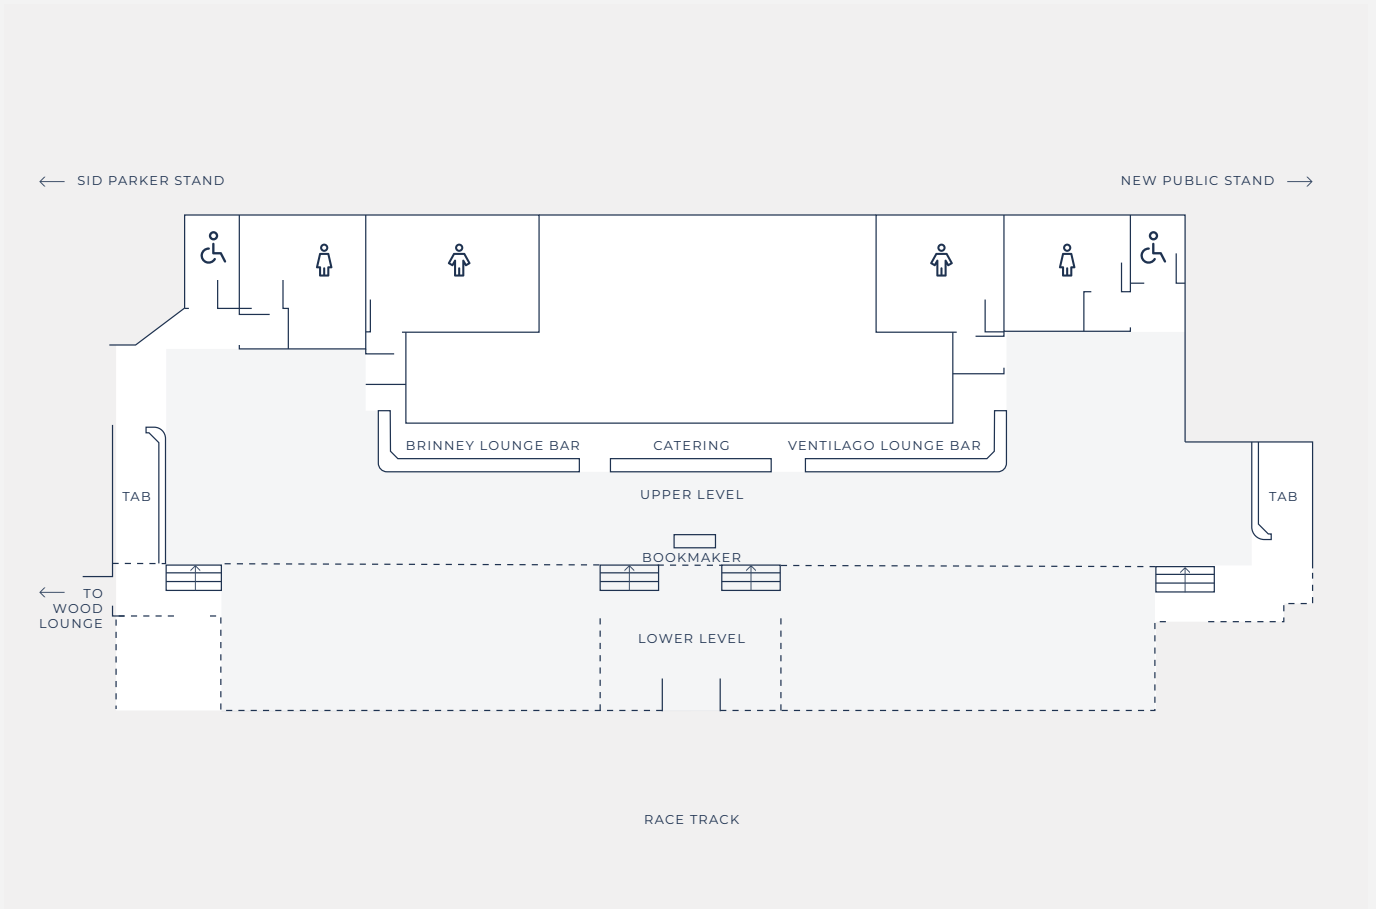

TED BAILEY GRANDSTAND LEVEL 1

Contact us on 08 8923 4222 to start planning your event today.